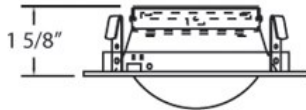

### TECHNICAL DETAILS

Location	:	DAMP
Approval	:	
Cut Hole Diameter	:	3.25"