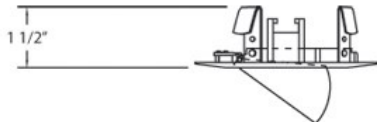

PROJECT INFORMATION

Job Name: Date: Type:

Comments: