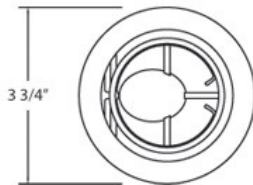

### PRODUCT DETAILS

No.	:	TE98-08
Product Color	:	SATIN COPPER
Diameter	:	3.875"
Height	:	1.5"

### TECHNICAL DETAILS

Approval	:	
Beam Angle	:	50
Cut Hole Diameter	:	3.375"