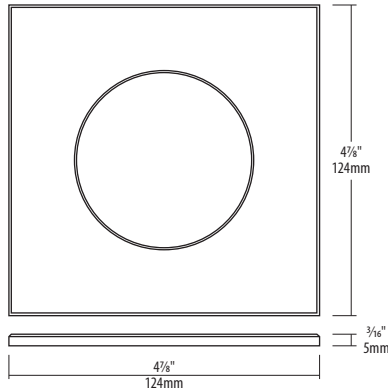

SLMT4-ST

4" Square Trim for SLIMLED™ MULTI
Recess Lighting

Job Information		
Project Name		Type
Location		
Quantity		Date
Contact/Phone		
Notes		

Features

Construction

Durable dead front plastic with magnetic steel ring.

Mounting

Magnetically attaches to compatible SLIMLED™ MULTI fixtures.

Environment

- Suitable for wet locations.

Description

The SLMT4-ST is a square dead front trim, for use with SLIMLED MULTI series. Suitable for wet locations.