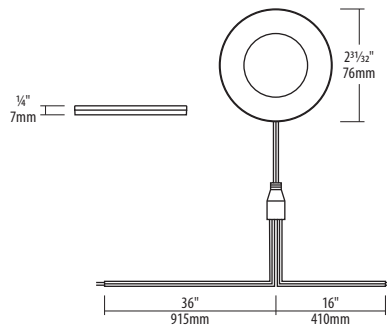

Notes: Accessories are sold separately. For additional options please consult your Liteline representative. Due to our continued efforts to improve our products, product specifications are subject to change without notice.

Ordering Guide

SLM-PUCK1-12H90

Trim Finish

BK : Black
BN : Brushed Nickel
WH : White