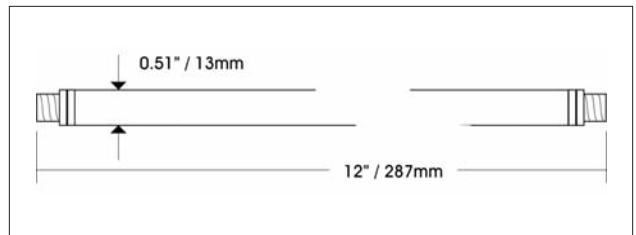

**TRACK LIGHTING
TRACKS AND
ACCESSORIES**
STEM ROD
RODR6212

PROJECT
FIXTURE TYPE
MODEL
LAMP
CONTACT/TELEPHONE

Specifications

Description

12" Hollow stem rod used to suspend track from ceiling. Length can be extended by connecting two or more rods. Comes with two 3/8" nuts. Available in three colours: Black, White and Brushed Nickel.

Compatibility

Liteline Track system is compatible with all Liteline Track, accessories and connectors.

Dimensions & Ordering Guide

Model

RODR6212-BK
RODR6212-WH
RODR6212-BN

Colour

Black
White
Brushed Nickel