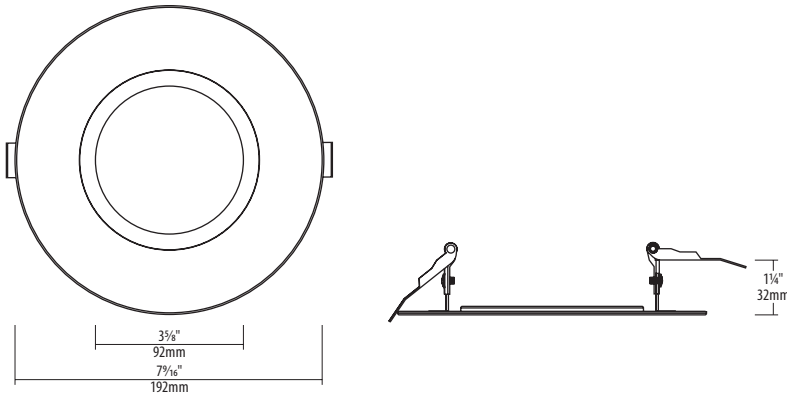

RA35-XLRING

XL Trim Ring for 3½" Round LUNA™
Recess Lighting

Job Information		
Project Name		Type
Location		
Quantity		Date
Contact/Phone		
Notes		

Features

Body

The body is constructed from stamped steel for rigidity and finished with UV stabilized paint to match compatible fixtures. The included silicone gasket allows the ring to maintain wet location rating on compatible fixtures.

Mounting

Includes two spring loaded clips to attached to any ceiling material. Compatible with 5" and 6" nominal hole cut sizes.

Compatibility

These trim rings are compatible with all 3½" round LUNA™ fixtures.

Description

This extra large trim ring is for use with Liteline's 3½" round LUNA™ fixtures, to allow for installation into 5" and 6" hole cut sizes.

Notes: Accessories are sold separately. For additional options please consult your Liteline representative.

Due to our continued efforts to improve our products, product specifications are subject to change without notice.

Ordering Guide

RA35-XLRING -

Trim Color

BK : Black
BN : Brushed Nickel
WH : White