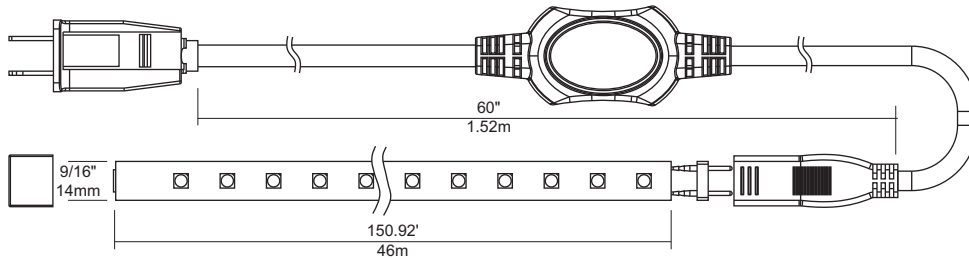

Multi-tape Configuration:

Accessories

- **LED-TP12-6-FC**
  6.3" Flexible connector.
- **LED-TP12-12-FC**
  13" Flexible connector.
- **LED-TP12-24-FC**
  24.8" Flexible connector.
- **LED-TP12-AL-CC**
  3' Aluminum C-channel.