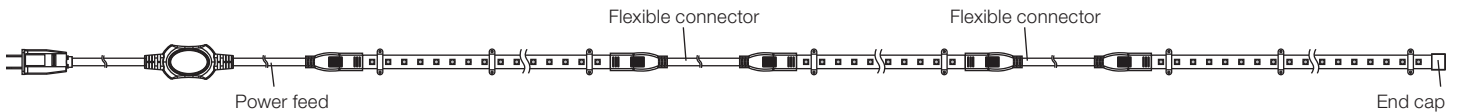

LED-TP12 -	Unit Length*	Colour Temp.	- P
	01 : 0.46-meter 02 : 0.92-meter ... 99 : 45.54-meter CR : 46.00-meter	27K : 2700°K 30K : 3000°K 60K : 6000°K	

• **eg:** LED-TP12-16-40K-P – 7.36-Meter (24.15 ft) LED tape, 4000°K, with power feed.

LED-TP12 -	Unit Length*	Colour Temp.
	01 : 0.46-meter 02 : 0.92-meter ... 99 : 45.54-meter CR : 46.00-meter	27K : 2700°K 30K : 3000°K 60K : 6000°K

• **eg:** LED-TP12-44-40K – 20.24-Meter (66.40 ft) LED tape, 4000°K, with power feed.

LED-TP12 -	Unit Length*	Colour Temp.	- E
	01 : 0.46-meter 02 : 0.92-meter ... 99 : 45.54-meter CR : 46.00-meter	27K : 2700°K 30K : 3000°K 60K : 6000°K	

• **eg:** LED-TP12-16-40K-E – 7.36-Meter (24.15 ft) LED tape, 4000°K, with end cap.

Note: To a maximum of 46 meters (151.92 ft) of LED tape.

* Refer to page 3 for unit length chart.

** For other configurations, please contact factory.