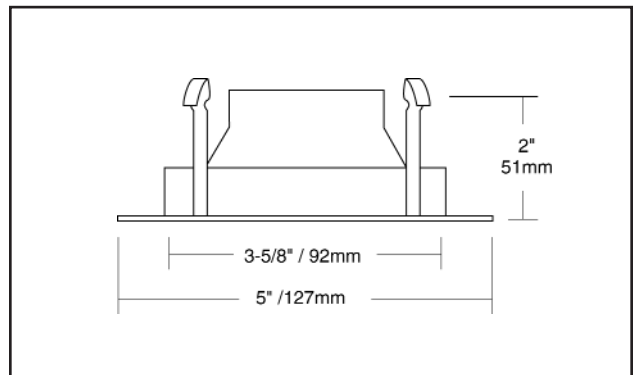

• 50W max., 120V, R20, PAR20, PL13

Trim Material

Precision spun .040" steel to reduce aperture glare.

Housing

Designed to use with all Liteline 4" Recessed Housings and 4" S-Style.

Reflector

Precision spun .050 plastic trim ring.

Dimensions & Ordering Guide

Model

HV4-TH4002-BK
HV4-TH4002-WH
HV4-TH4002-CH
HV4-TH4002-PB

Colour

Smooth Black
Smooth White
Smooth Chrome
Smooth Polished Brass

Outside Dimension: 127 mm (5")

Aperture: 92 mm (3-5/8")