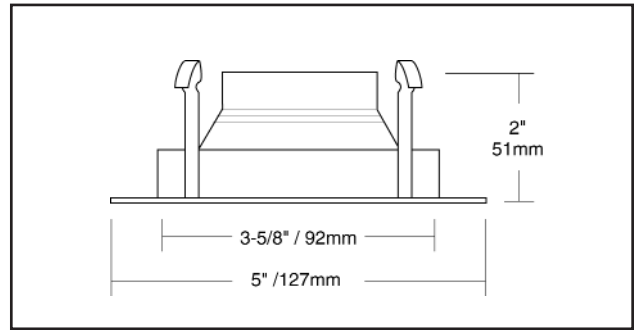

Trim Material

Precision spun .040" steel with deep grooves to reduce aperture glare. Non-reflective matte black or white painted finishes.

Housing

Designed to use with all Liteline 4" and S-Style 4" Recessed Housings.

Dimensions & Ordering Guide

Model

HV4-TH4001-BK
HV4-TH4001-WH

Colour

Black Baffle
White Baffle

Outside Dimension: 127 mm (5")

Aperture: 92 mm (3-5/8")

All dimensions are in inches and millimeters