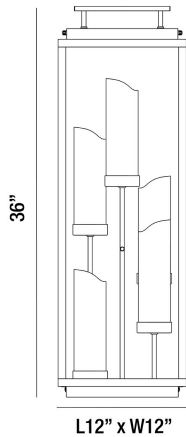

CATHEDRAL, 5-LIGHT LANTERN

PRODUCT DETAILS

No.	:	35980-018
Product Color	:	SAND BLACK
Shade / Accent Colour	:	CLEAR PV
Length	:	12"
Width	:	12"
Height	:	36"
Weight	:	23.3lbs

LIGHT SOURCE DETAILS

Light Source Type	:	INTEGRATED LED
Input Voltage	:	DC1.5V
Bulb Voltage	:	DC1.5V
Socket Type	:	LED
Total Wattage	:	2.5W
Total Lumen	:	125lm
Kelvin	:	2700K
CRI	:	75
Dimmable	:	No

Options Available

ITEM NO.	FINISH	SHADE
35980-018	SAND BLACK	CLEAR PV

TECHNICAL DETAILS

IP Rating	:	44
Location	:	WET
Title 24	:	Yes

PROJECT INFORMATION

Job Name: Date: Type:

Comments: