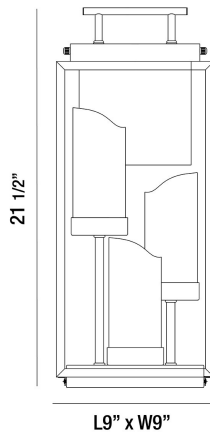

CATHEDRAL, 3-LIGHT LANTERN

PRODUCT DETAILS

No.	:	35978-015
Product Color	:	SAND BLACK
Shade / Accent Colour	:	CLEAR PV
Length	:	9"
Width	:	9"
Height	:	21.625"
Weight	:	10.5lbs

LIGHT SOURCE DETAILS

Light Source Type	:	INTEGRATED LED
Input Voltage	:	DC1.5V
Bulb Voltage	:	DC1.5V
Socket Type	:	LED
Total Wattage	:	1.5W
Total Lumen	:	75lm
Kelvin	:	2700K
CRI	:	75
Dimmable	:	No

Options Available

ITEM NO.	FINISH	SHADE
35978-015	SAND BLACK	CLEAR PV

TECHNICAL DETAILS

IP Rating	:	44
Location	:	WET
Title 24	:	Yes

PROJECT INFORMATION

Job Name: Date: Type:

Comments: