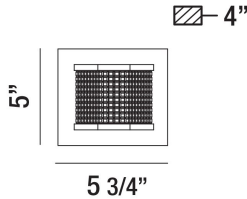

BELGROUE, WALL MOUNT

PRODUCT DETAILS

No.	:	35718-017
Product Color	:	CHROME
Product Material	:	METAL
Shade / Accent Colour	:	CLEAR
Shade / Accent Material	:	GLASS
Width	:	5.75"
Height	:	5"
Ext	:	4"
Weight	:	1.7lbs

LIGHT SOURCE DETAILS

Light Source Type	:	INTEGRATED LED
Input Voltage	:	120V
Bulb Voltage	:	120V
Total Wattage	:	7W
Total Lumen	:	570lm
Kelvin	:	3000K
CRI	:	90+
Dimmable	:	Yes

Options Available

ITEM NO.	FINISH	SHADE
35718-017	CHROME	CLEAR

TECHNICAL DETAILS

Canopy / Backplate Length	:	4.5"
Canopy / Backplate Height	:	1.25"
Canopy / Backplate Width	:	4.5"
Location	:	DAMP
Approval	:	

PROJECT INFORMATION

Job Name: Date: Type:

Comments: