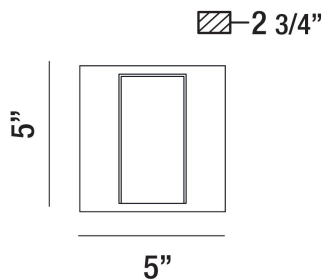

DELROSA, WALL MOUNT

PRODUCT DETAILS

No.	:	35650-010
Product Color	:	CHROME
Product Material	:	METAL
Shade / Accent Colour	:	FROSTED
Shade / Accent Material	:	ACRYLIC
Width	:	5"
Height	:	5"
Ext	:	2.75"
Weight	:	1.5lbs

TECHNICAL DETAILS

Canopy / Backplate Length	:	4.5"
Canopy / Backplate Height	:	1.25"
Canopy / Backplate Width	:	4.5"
Mounting	:	Up or Down
Location	:	DAMP
Approval	:	

PROJECT INFORMATION

Job Name: Date: Type: