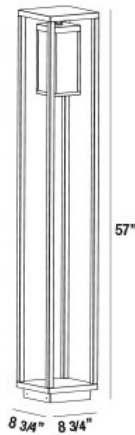

Options Available

ITEM NO.	FINISH	SHADE
34123-010	GRAPHITE GREY	CLEAR