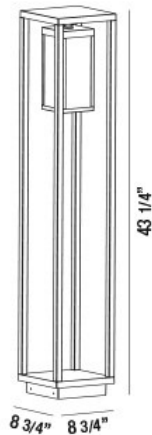

34122, SMALL LED BOLLARD

PRODUCT DETAILS

No.	:	34122-013
Product Color	:	GRAPHITE GREY
Shade / Accent Colour	:	CLEAR
Length	:	8.75"
Width	:	8.75"
Height	:	43.25"
Weight	:	12.3lbs

LIGHT SOURCE DETAILS

Light Source Type	:	INTEGRATED LED
Input Voltage	:	DULV
Bulb Voltage	:	100~277V
Socket Type	:	LED
Total Wattage	:	13W
Total Lumen	:	750lm
Kelvin	:	3000K
CRI	:	80

Options Available

ITEM NO.	FINISH	SHADE
34122-013	GRAPHITE GREY	CLEAR

TECHNICAL DETAILS

IP Rating	:	54
Location	:	WET
Approval	:	
Title 24	:	Yes

PROJECT INFORMATION

Job Name: Date: Type:

Comments: