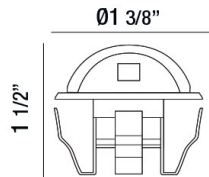

32095, DECK LIGHT KIT,DIRECTIONAL,6X0.4W,LED

PRODUCT DETAILS

No.	:	32095-012
Product Color	:	STAINLESS STEEL
Diameter	:	1.375"
Height	:	1.5"
Weight	:	1.7lbs

LIGHT SOURCE DETAILS

Light Source Type	:	INTEGRATED LED
Input Voltage	:	120V
Bulb Voltage	:	120V
Socket Type	:	LED
Total Wattage	:	2.4W
Total Lumen	:	60lm
Kelvin	:	3000K
CRI	:	80

TECHNICAL DETAILS

Driver	:	Electronic driver 120V 50/60Hz
IP Rating	:	67
Location	:	WET
Approval	:	
Title 24	:	Yes
Cut Hole Diameter	:	0.813"

Options Available

ITEM NO.	FINISH	SHADE
32095-012	STAINLESS STEEL	