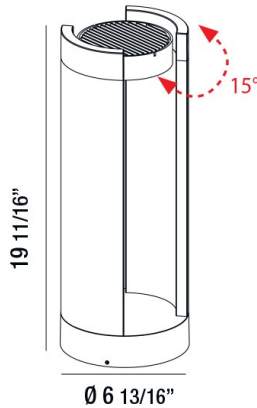

PROJECT INFORMATION

Job Name: Date: Type:

Comments: