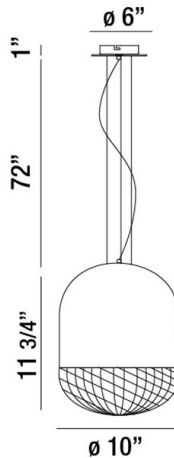

CORSON, 10" ROUND PENDANT

Options Available

ITEM NO.	FINISH	SHADE
31868-013	BLACK	CLEAR
31868-020	WHITE	CLEAR
31868-037	ROSE GOLD	CLEAR

PRODUCT DETAILS

No.	:	31868-037
Product Color	:	ROSE GOLD
Product Material	:	METAL
Shade / Accent Colour	:	CLEAR
Shade / Accent Material	:	CAST WEAVE GLASS
Diameter	:	10"
Height	:	11.75"
Overall Height	:	84.75"
Weight	:	5.2lbs

TECHNICAL DETAILS

Light Direction	:	Down
Hanging Support Type	:	AIRCRAFT CABLE
Hanging Support Length	:	72"
Canopy / Backplate Height	:	1"
Canopy / Backplate Dia.	:	6"
Adjustable Lamp Head	:	No
Location	:	DRY
Approval	:	