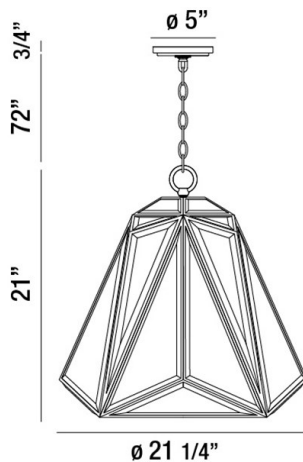

GLACIER, 21" ROUND PENDANT

PRODUCT DETAILS

| | | |
|-------------------------|---|-----------|
| No. | : | 31646-017 |
| Product Color | : | BRONZE |
| Product Material | : | METAL |
| Shade / Accent Colour | : | CLEAR |
| Shade / Accent Material | : | GLASS |
| Diameter | : | 21.25" |
| Height | : | 21" |
| Overall Height | : | 93.75" |
| Weight | : | 16.5lbs |

Options Available

| ITEM NO. | FINISH | SHADE |
|-----------|--------|-------|
| 31646-017 | BRONZE | CLEAR |

TECHNICAL DETAILS

| | | |
|---------------------------|---|---|
| Light Direction | : | Down |
| Hanging Support Type | : | CHAIN |
| Hanging Support Length | : | 72" |
| Canopy / Backplate Height | : | 0.75" |
| Canopy / Backplate Dia. | : | 5" |
| Adjustable Lamp Head | : | No |
| Approval | : |  |