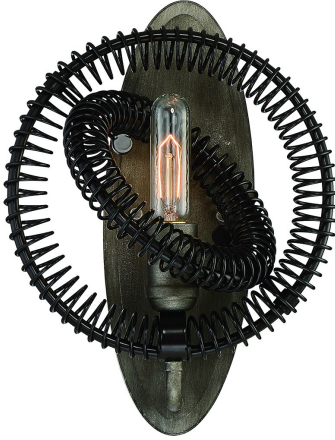

ORBITA, WALL MOUNT

PRODUCT DETAILS

No.	:	31385-015
Product Color	:	VINTAGE BRONZE
Product Material	:	METAL
Width	:	10.75"
Height	:	13.75"
Ext	:	7.5"
Weight	:	5lbs

LIGHT SOURCE DETAILS

Number of Bulbs	:	1
Light Source	:	Incandescent
Light Source Type	:	EDISON
Input Voltage	:	120V
Bulb Voltage	:	120V
Socket Type	:	E26
Wattage	:	60W
Total Wattage	:	60W
Bulb Included	:	Yes
Dimmable	:	Yes

Options Available

ITEM NO.	FINISH	SHADE
31385-015	VINTAGE BRONZE	

TECHNICAL DETAILS

Canopy / Backplate Length	:	13.75"
Canopy / Backplate Height	:	0.875"
Canopy / Backplate Width	:	4.75"
Adjustable Lamp Head	:	No
Mounting	:	Up
Location	:	DRY
Approval	:	