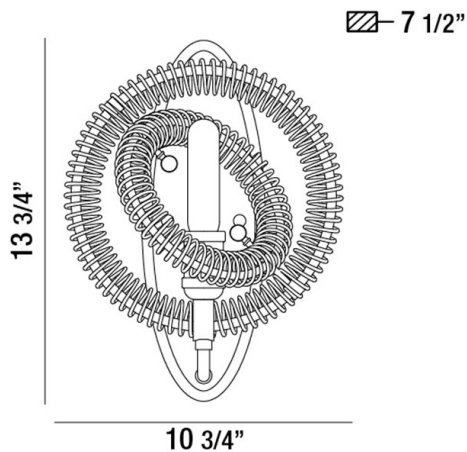

ORBITA, WALL MOUNT

PRODUCT DETAILS

No.	:	31385-015
Product Color	:	VINTAGE BRONZE
Product Material	:	METAL
Width	:	10.75"
Height	:	13.75"
Ext	:	7.5"
Weight	:	5lbs

LIGHT SOURCE DETAILS

Number of Bulbs	:	1
Light Source	:	Incandescent
Light Source Type	:	EDISON
Input Voltage	:	120V
Bulb Voltage	:	120V
Socket Type	:	E26
Wattage	:	60W
Total Wattage	:	60W
Bulb Included	:	Yes
Dimmable	:	Yes

Options Available

ITEM NO.	FINISH	SHADE
31385-015	VINTAGE BRONZE	

TECHNICAL DETAILS

Canopy / Backplate Length	:	13.75"
Canopy / Backplate Height	:	0.875"
Canopy / Backplate Width	:	4.75"
Adjustable Lamp Head	:	No
Mounting	:	Up
Location	:	DRY
Approval	:	