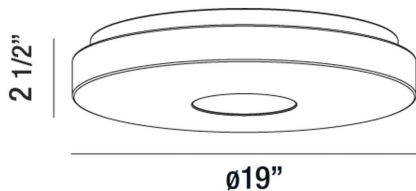

PROJECT INFORMATION

Job Name: Date: Type:

Comments: