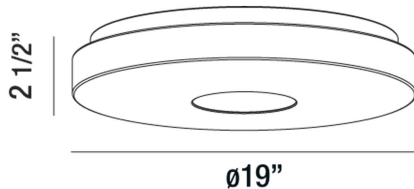

CIRCO, 1-LIGHT 37W LED FLUSHMOUNT

PRODUCT DETAILS

No.	:	30131-30-019
Product Color	:	WHITE
Shade / Accent Colour	:	WHITE ACRYLIC
Diameter	:	19"
Height	:	2.5"
Weight	:	2.5lbs

LIGHT SOURCE DETAILS

Light Source Type	:	INTEGRATED LED
Input Voltage	:	120V
Bulb Voltage	:	120V
Total Wattage	:	37W
Total Lumen	:	3000lm
Kelvin	:	3000K
CRI	:	80
Dimmable	:	Yes

Options Available

ITEM NO.	FINISH	SHADE
30131-30-019	WHITE	WHITE ACRYLIC

TECHNICAL DETAILS

Adjustable Lamp Head	:	No
Location	:	DRY
Approval	:	

PROJECT INFORMATION

Job Name: Date: Type:

Comments: