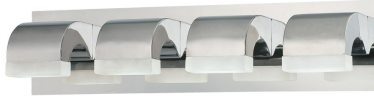

NEWPORT, 24" VANITY LIGHT

PRODUCT DETAILS

No.	:	28098-010
Product Color	:	CHROME
Product Material	:	METAL
Shade / Accent Colour	:	FROSTED
Shade / Accent Material	:	GLASS
Width	:	24"
Height	:	5.5"
Ext	:	5"
Weight	:	8.3lbs

LIGHT SOURCE DETAILS

Light Source Type	:	INTEGRATED LED
Input Voltage	:	120V
Bulb Voltage	:	120V
Total Wattage	:	24W
Total Lumen	:	1440lm
Kelvin	:	4000K
CRI	:	85+
Dimmable	:	Yes

Options Available

ITEM NO.	FINISH	SHADE
28098-010	CHROME	FROSTED

TECHNICAL DETAILS

Light Direction	:	Down
Adjustable Lamp Head	:	No
Mounting	:	Down
Location	:	DAMP
Approval	:	

PROJECT INFORMATION

 Job Name: Date: Type:

 Comments: