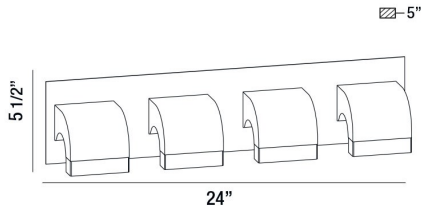

NEWPORT, 24" VANITY LIGHT

PRODUCT DETAILS

No.	:	28098-010
Product Color	:	CHROME
Product Material	:	METAL
Shade / Accent Colour	:	FROSTED
Shade / Accent Material	:	GLASS
Width	:	24"
Height	:	5.5"
Ext	:	5"
Weight	:	8.3lbs

TECHNICAL DETAILS

Light Direction	:	Down
Adjustable Lamp Head	:	No
Mounting	:	Down
Location	:	DAMP
Approval	:	

PROJECT INFORMATION

 Job Name: Date: Type:

 Comments: