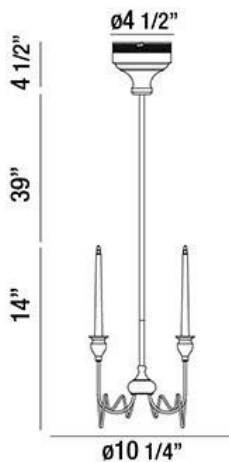

## CANDELA, 10" ROUND CHANDELIER

### PRODUCT DETAILS

No.	:	26345-017
Product Color	:	CHROME
Product Material	:	METAL
Diameter	:	10.25"
Height	:	14"
Overall Height	:	57.5"
Weight	:	4lbs

### LIGHT SOURCE DETAILS

Number of Bulbs	:	3
Light Source	:	Halogen
Light Source Type	:	BI-PIN
Input Voltage	:	120V
Bulb Voltage	:	12V
Socket Type	:	G4
Wattage	:	20W
Total Wattage	:	60W
Bulb Included	:	Yes
Dimmable	:	Yes

### TECHNICAL DETAILS

Light Direction	:	Up or Down
Hanging Support Type	:	ROD
Hanging Support Length	:	39"
Rods Included	:	3"+6"+12"+18"
Canopy / Backplate Height	:	4.5"
Canopy / Backplate Dia.	:	4.5"
Adjustable Lamp Head	:	No
Approval	:	