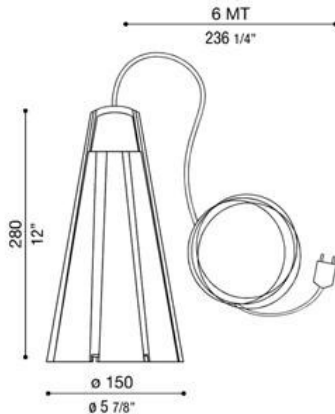

### PRODUCT DETAILS

No.	:	26140-018
Product Color	:	WOOD
Shade / Accent Colour	:	WOOD
Diameter	:	5.875"
Height	:	12"

### LIGHT SOURCE DETAILS

Number of Bulbs	:	1
Light Source	:	Fluorescent
Light Source Type	:	CFL
Input Voltage	:	120V
Socket Type	:	E26
Wattage	:	23W
Total Wattage	:	23W
Bulb Included	:	No
Dimmable	:	No

### TECHNICAL DETAILS

Light Direction	:	Down
Adjustable Lamp Head	:	No
Approval	:	