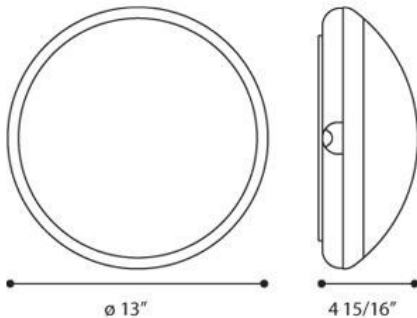

CLASS ROUND 330, CLASS ROUND 330,E26

PRODUCT DETAILS

No.	:	23898-028
Product Color	:	BLACK
Shade / Accent Colour	:	FROSTED
Diameter	:	13"
Ext	:	4.9375"

LIGHT SOURCE DETAILS

Number of Bulbs	:	1
Light Source	:	Incandescent
Light Source Type	:	A19
Input Voltage	:	120V
Bulb Voltage	:	120V
Socket Type	:	E26
Wattage	:	100W
Total Wattage	:	100W
Bulb Included	:	No
Dimmable	:	Yes

Options Available

ITEM NO.	FINISH	SHADE
23898-011	WHITE	FROSTED
23898-028	BLACK	FROSTED
23898-035	GREY	FROSTED

TECHNICAL DETAILS

Light Direction	:	Down
Adjustable Lamp Head	:	No
IP Rating	:	65
Location	:	WET
Approval	:	