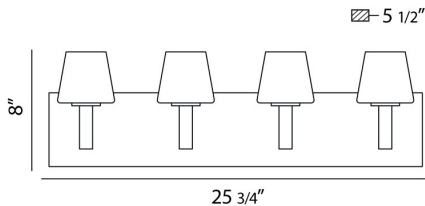

ANGLO, 26" VANITY LIGHT

PRODUCT DETAILS

No.	:	23043-022
Product Color	:	SATIN NICKEL
Product Material	:	METAL
Shade / Accent Colour	:	OPAL WHITE
Shade / Accent Material	:	GLASS
Width	:	25.75"
Height	:	8"
Ext	:	5.5"
Weight	:	6.6lbs

Options Available

ITEM NO.	FINISH	SHADE
23043-015	CHROME	OPAL WHITE
23043-022	SATIN NICKEL	OPAL WHITE

TECHNICAL DETAILS

Light Direction	:	Up
Adjustable Lamp Head	:	No
Mounting	:	Up
Location	:	DAMP
Approval	:	