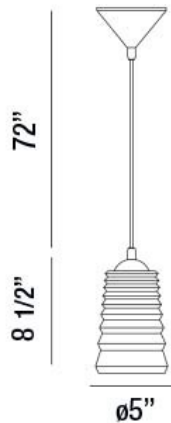

LASO, 5" MINI PENDANT

PRODUCT DETAILS

No.	:	22969-019
Product Color	:	CHROME
Shade / Accent Colour	:	WHITE
Diameter	:	5"
Height	:	8.5"
Overall Height	:	82"

LIGHT SOURCE DETAILS

Number of Bulbs	:	1
Light Source	:	Incandescent
Light Source Type	:	A19
Input Voltage	:	120V
Bulb Voltage	:	120V
Socket Type	:	E26
Wattage	:	40W
Total Wattage	:	40W
Bulb Included	:	No
Dimmable	:	Yes

Options Available

ITEM NO.	FINISH	SHADE
22969-019	CHROME	WHITE
22969-026	CHROME	BLACK

TECHNICAL DETAILS

Light Direction	:	Down
Hanging Support Type	:	WIRE
Hanging Support Length	:	96"
Adjustable Lamp Head	:	No
Approval	:	