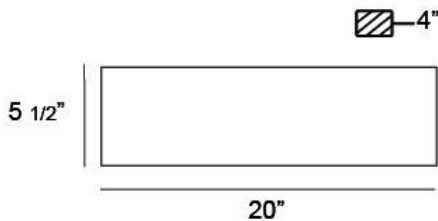

TECHNICAL DETAILS

Adjustable Lamp Head	:	No
Mounting	:	Up or Down
Approval	:	

PROJECT INFORMATION

Job Name: Date: Type:

Comments: