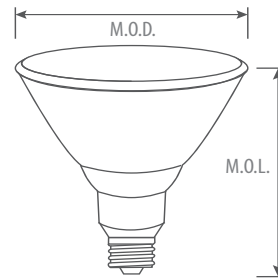

Dimensional Drawing

	M.O.D.	M.O.L.
PAR38	4.8"	5.31"
PAR30LN	3.74"	4.84"
PAR20	2.47"	3.46"

Ordering Information Example: VIV-PAR38/I90/16W/30/WFL40/D/BK

Family Name	Lamp Type	CRI	Wattage	CCT	Beam Angle	Dimmable	Finish/ Housing
VIV (Vivid)	PAR38 PAR30LN (PAR30 Long neck) PAR20	90 (CRI 90+)	7W (PAR20) 12W (PAR30) 16W (PAR38)	27 (2700K) 30 (3000K) 35 (3500K) 40 (4000K) 50 (5000K)	FL25 (25°) WFL40 (40°)	D (Dimmable)	BK (Black) Blank (White)

Product Specification

Ordering Code	Energy Star	Model Number	Wattage (W)	Base	Voltage (V)	Hour Rating	Beam Angle	Initial Lumens(lm)	CCT(K)	CRI	C.B.C.P. (cd)	Enclosed Fixture Application	Wet Location	M.O.D. (inch)	M.O.L. (inch)	Case QTY.
1753203	Y	VIV-PAR38/I90/16W/30/WFL40/D	16	E26	120	25,000	40°	1400	3000	90	2270	Y	Y	4.8	5.31	20
1753301	Y	VIV-PAR38/I90/16W/35/WFL40/D	16	E26	120	25,000	40°	1400	3500	90	2270	Y	Y	4.8	5.31	20
1753402	Y	VIV-PAR38/I90/16W/40/WFL40/D	16	E26	120	25,000	40°	1400	4000	90	2270	Y	Y	4.8	5.31	20
1753501	Y	VIV-PAR38/I90/16W/50/WFL40/D	16	E26	120	25,000	40°	1400	5000	90	2270	Y	Y	4.8	5.31	20