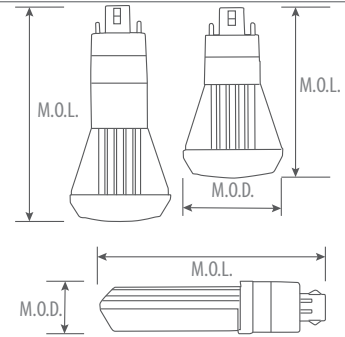

Dimensional Drawing