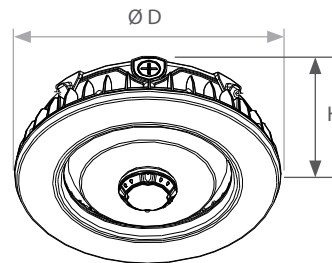

LED FIXTURE

SSL Series

LED Compact Parking Garage Canopy SSL-CPG

120-347V auto-sensing driver, 1-10V dimming
Multiple kelvin (CCT) selection

5-year limited warranty

Operating temperature range -40° C ~ +50° C

Features & Benefits

- cULus listed, DLC Premium
- 120-347V auto-sensing, system light efficacy ≥ 135 lm / W
- Switchable CCT (30K/40K/50K), white finish
- Suitable for J-BOX mounting, and pendant mounting
- 150° beam spread, PC lens
- Installed sensor socket allows for ease of sensor installation, sensor sold separately
- L70 @ 50,000 Hrs, CRI \geq 80
- IP 65, wet location rated

Dimensional Drawing

	DIA/ D H	
25W, 40W, 60W	10"	3.1"
75W, 100W	11"	3.1"

Ordering Information Example: SSL-CPG/25W/MK/120-347V/WH/D

Family Name	Fixture Type	Wattage	CCT (Kelvin)	Voltage	Finish	Dimmable	Options
SSL (Solid state lighting)	CPG (LED compact parking garage canopy)	25W, 40W, 60W 75W, 100W	MK (Multi Kelvin/ CCT)	120-347V	WH (White)	D (Dimmable)	SSL-CPG/LV/12V/SENSOR SSL-CPG/LV/12V/CONTROLLER