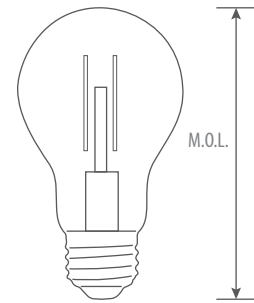

LED LAMP

ARTISAN Series

LED A15, A19, B10

Low Flicker LOW non visible FLICKER

2-year limited warranty

Operating temperature range -20 °C ~ +40 °C

Features & Benefits

- Reduced flicker down to 10%
 - Compare to 6.6% traditional incandescent
 - Far below California T20 standard 30%
 - Significantly improve light quality
 - Optimize eye comfort

With clear, amber or milky white glass cover

15,000 hour life (L70), high CRI (80+), dimmable

Damp location rated

Dimensional Drawing

Ordering Information Example: AR-A15LF/5W/30/D/C

| Family Name | Lamp Type | Wattage | CCT | Dimmable | Cover |
|--------------|--------------------------|---------|------------|--------------|------------------|
| AR (Artisan) | A15LF (A15, Low flicker) | 4W | 22 (2200K) | D (Dimmable) | C (Clear) |
| | A19LF (A19, Low flicker) | 5W | 27 (2700K) | | A (Amber) |
| | B10LF (B10, Low flicker) | 8W | 30 (3000K) | | MW (Milky white) |
| | BA10 | | 40 (4000K) | | |