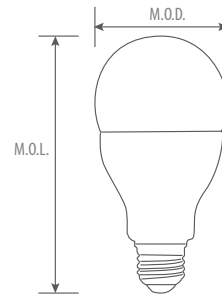

Dimensional Drawing

Ordering Information Example: VIV-A15/5.5W/27/D/F

Family Name	Lamp Type	Wattage	CCT	Dimmable	Others
VIV (Vivid)	A15	5.5W	27 (2700K)	D (Dimmable)	F (Frost)
	A19	6W, 9W, 11W, 15W	30 (3000K)	Blank (Non-dimmable)	E26 (E26 base)
	A21	18W, 23W, 3way	40 (4000K)		EX39 (EX39 base)
	PS25	27W	50 (5000K)		
	PS30 (DLC approved)	36W			

Product Specification

Ordering Code	Energy Star / DLC	Model Number	Wattage (W)	Base	Voltage (V)	Hour Rating	Beam Angle	Initial Lumens(lm)	CCT(K)	CRI	Enclosed Fixture Application	Damp Location	Dimmable	M.O.D. (inch)	M.O.L. (inch)	Case QTY.
High Lumen VIVID 25000hrs/50000hrs, ES/DLC, -40°C~+40°C																
1754406	Yes	VIV-PS25/27W/40/E26	27	E26	120-277	25,000	230°	3200	4000	80	Y	Y	N	3.23	6.73	40
1755404	Yes DLC	VIV-PS30/36W/40/EX39	36	EX39	120-277	50,000	230°	5000	4000	80	Y	Y	N	3.74	7.28	40
1764210	Yes	VIV-A21/23W/30/D	23	E26	120	15,000	230°	2550	3000	80	Y	Y	Y	2.63	4.8	40
1753200	Yes	VIV-A21/90/18W/30/D (CRI 90)	18	E26	120	25,000	230°	2000	3000	90	Y	Y	Y	2.63	4.8	40
1763232	Yes	VIV-A21/3WAY/15W/27/D	15/10/5	E26	120	15,000	230°	1600/1100/600	2700	80	Y	Y	Y	2.63	4.8	40