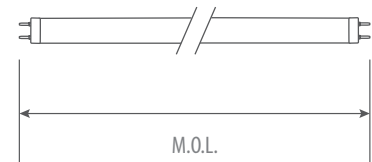

Dimensional Drawing

Ordering Information Example: VIV-T8DFSP4/20W/35/F/5FT

Family Name	Lamp Type	Wattage	CCT	Frost	Length	Other	
VIV (Vivid)	T8DFSP/N (Direct Fit, shatterproof, nano)	15W	30 (3000K)	F (Frost)	Blank (4FT/ 2FT)	U (U-Bend)	
	T8DFSP4 (Direct Fit, PET film, shatterprotect)	9W, 13W, 15W, 20W, 24W	35 (3500K)		3FT	M (Metric)	
	T8DF4 (Direct Fit)	11W, 11.5W	40 (4000K)		5FT		
	T8DF2 (Direct Fit)	13W	50 (5000K)		8FT		
					65 (6500K)		

Product Specification

Ordering Code	DLC	Model Number	Nominal Lamp Power (Watts)	System Power (Watts)			Initial Lumen (lm)			Base	Voltage (V)	Hour Rating	Beam Angle	CCT(K)	CRI	M.O.L. (inch)	Case QTY.
				Low BF (0.78)	Normal BF (0.88)	High BF (1.16)	Low BF (0.78)	Normal BF (0.88)	High BF (1.16)								
T8DFSP/N (NANO), Shatterproof																	
1762023	-	VIV-T8DFSP/N/15W/30/F	15	15	18	24	1700	2100	2800	G13	120-277, 347	50,000	160	3000	83	48	25
1762367	-	VIV-T8DFSP/N/15W/35/F	15	15	18	24	1700	2100	2800	G13	120-277, 347	50,000	160	3500	83	48	25
1762884	Y	VIV-T8DFSP/N/15W/40/F	15	15	18	24	1800	2200	2900	G13	120-277, 347	50,000	160	4000	83	48	25
1762555	Y	VIV-T8DFSP/N/15W/50/F	15	15	18	24	1800	2200	2900	G13	120-277, 347	50,000	160	5000	83	48	25